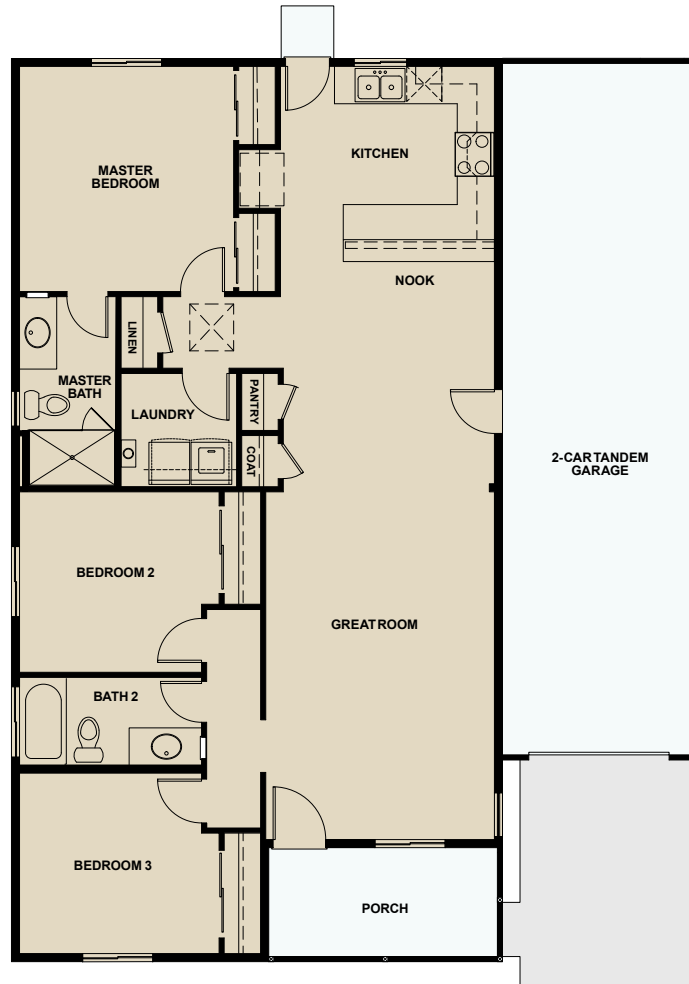

# THE FLATS

AT PONDEROSA

## PLAN 1

3 BR / 2 BA · 1355 SQ FT  
1 STORY · 2-CAR TANDEM

### DESCRIPTION:

Plan 1 features plenty of single-story home charm with an inviting entry porch, a grand great room, ample storage and closet space, and a tucked away master suite. Dining and entertaining options made easy with open kitchen and adjacent nook.

# FLOORPLAN OPTIONS